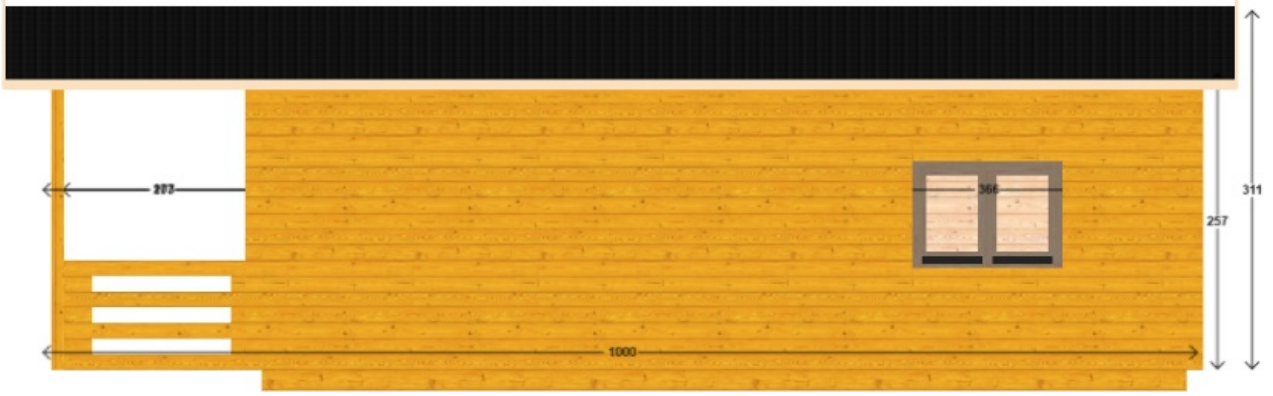

Front view

Back view

Side views

Left view

Right view

pdfelement

Top view

Virtual 3D view

Front view

Back view

Left view

Right view

Dimensions	
External size	819.8 x 519.8 cm
Internal size	793 x 493 cm
Wall thickness	6.8 cm
Surfaces	
Floor	37.44 m ²
Roof	64.59 m ²
Terrace (with fence, roof and floor)	8.42 m ²
Heights	
Highest wall	256.5 cm
Lowest wall	257 cm
Maximum roof ridge	310 cm
Doors	
door (0.85 x 2.00m)	3
double_door (1.60 x 2.00m)	1
Windows	
double_window (1.30 x 0.92m)	3
window (0.50 x 0.52m)	1