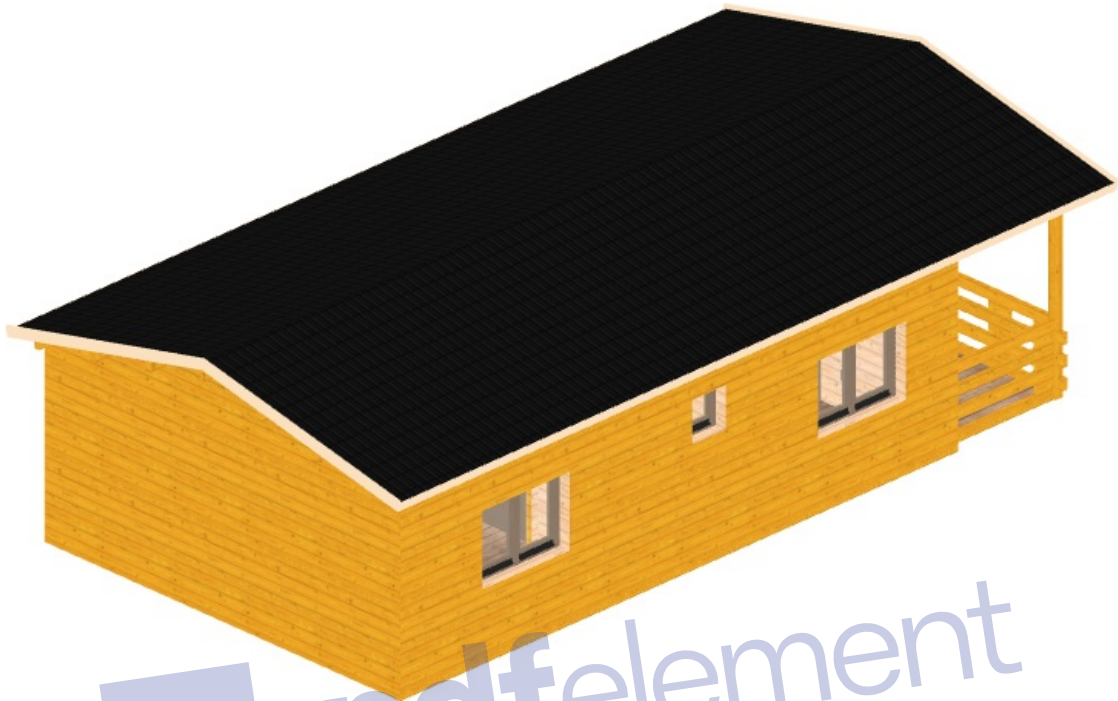

Remove Watermark Now

pdfelement

Project:

ATLANTIS 68mm

Author:

OIKOSDECOR

Date:

 pdfelement

Front view

Back view

Side views

Left view

Right view

pdfelement

Top view

Virtual 3D view

Front view

Back view

Left view

Right view

Dimensions	
External size	819.8 x 519.8 cm
Internal size	793 x 493 cm
Wall thickness	6.8 cm
Surfaces	
Floor	37.44 m ²
Roof	64.59 m ²
Terrace (with fence, roof and floor)	8.42 m ²
Heights	
Highest wall	256.5 cm
Lowest wall	257 cm
Maximum roof ridge	310 cm
Doors	
door (0.85 x 2.00m)	3
double_door (1.60 x 2.00m)	1
Windows	
double_window (1.30 x 0.92m)	3
window (0.50 x 0.52m)	1