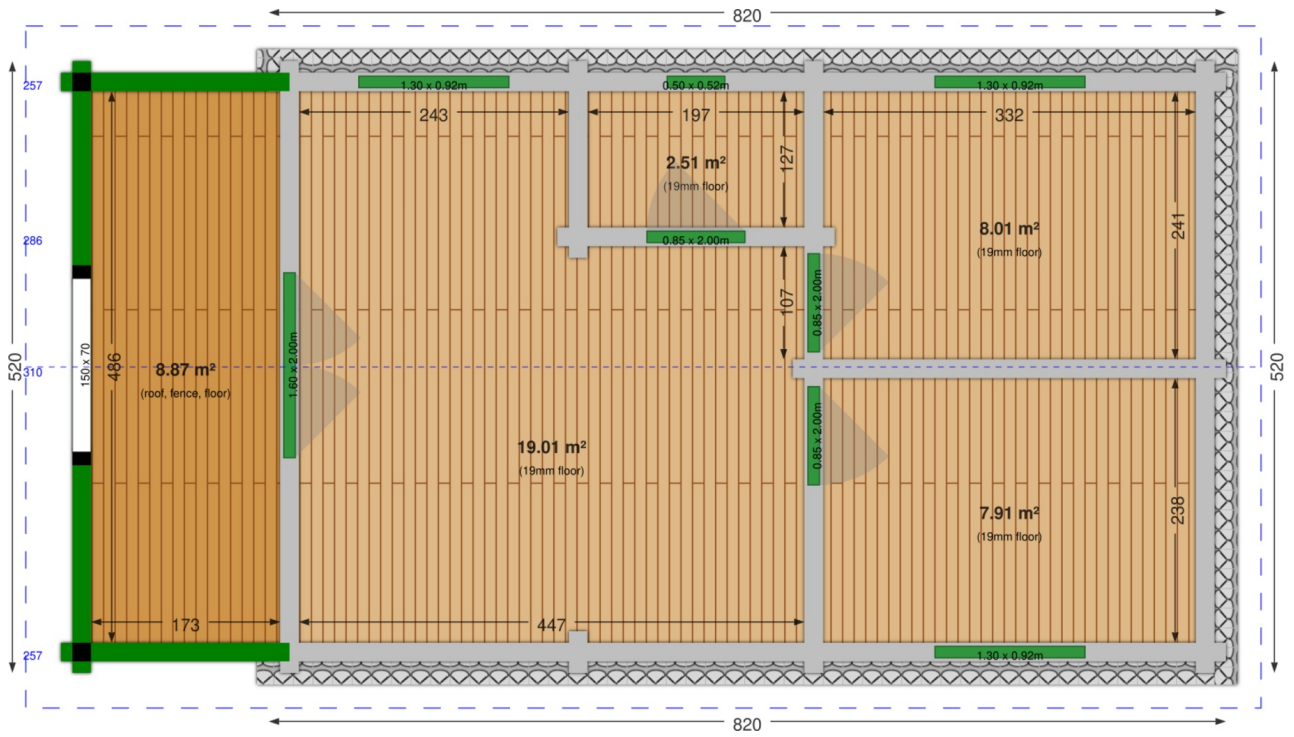

Front view

Back view

Side views

Left view

Right view

pdfelement

Top view

Virtual 3D view

Front view

Back view

Left view

Right view

Dimensions	
External size	819.8 x 519.8 cm
Internal size	793 x 493 cm
Wall thickness	6.8 cm
Surfaces	
Floor	37.44 m ²
Roof	64.59 m ²
Terrace (with fence, roof and floor)	8.42 m ²
Heights	
Highest wall	256.5 cm
Lowest wall	257 cm
Maximum roof ridge	310 cm
Doors	
door (0.85 x 2.00m)	3
double_door (1.60 x 2.00m)	1
Windows	
double_window (1.30 x 0.92m)	3
window (0.50 x 0.52m)	1