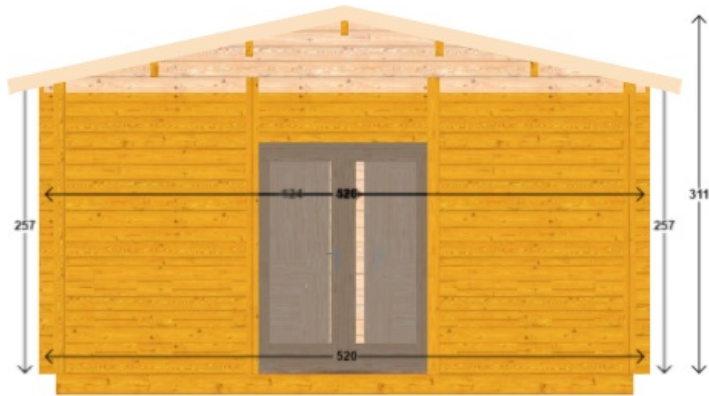

Front view

Back view

Side views

Left view

Right view

pdfelement

Top view

Virtual 3D view

Front view

Back view

Left view

Right view

Dimensions	
External size	819.8 x 519.8 cm
Internal size	793 x 493 cm
Wall thickness	6.8 cm
Surfaces	
Floor	37.44 m ²
Roof	64.59 m ²
Terrace (with fence, roof and floor)	8.42 m ²
Heights	
Highest wall	256.5 cm
Lowest wall	257 cm
Maximum roof ridge	310 cm
Doors	
door (0.85 x 2.00m)	3
double_door (1.60 x 2.00m)	1
Windows	
double_window (1.30 x 0.92m)	3
window (0.50 x 0.52m)	1