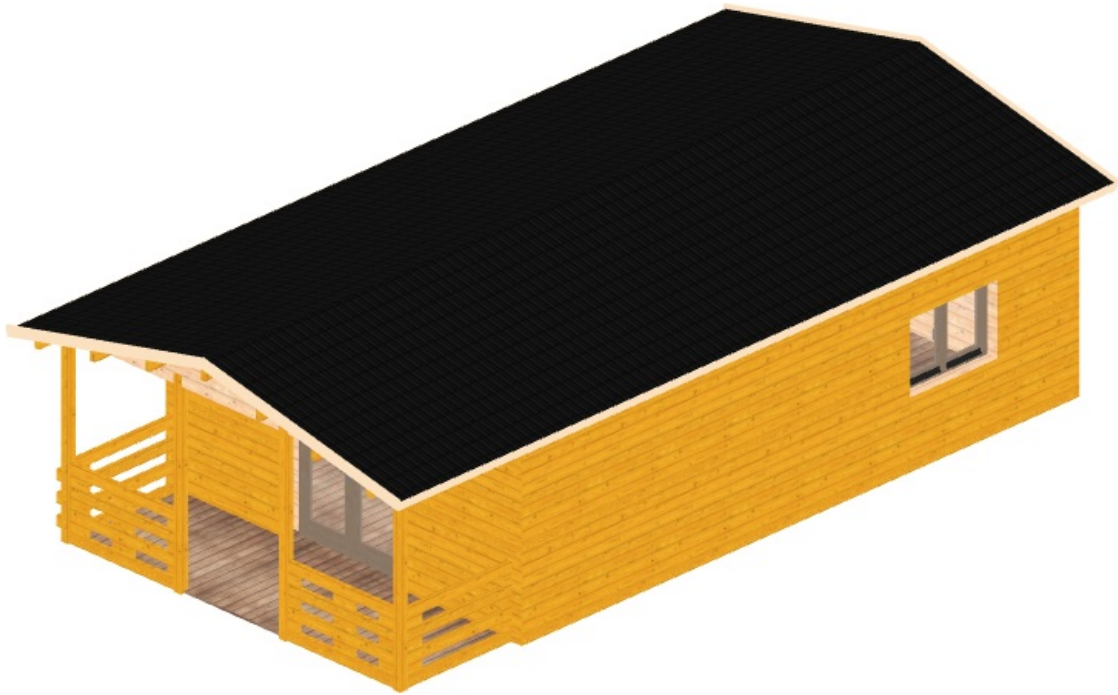

Remove Watermark Now

pdfelement

Project:

ATLANTIS 68mm

Author:

OIKOSDECOR

Date:

 pdfelement

Front view

Back view

Side views

Left view

Right view

pdfelement

Top view

Virtual 3D view

Front view

Back view

Left view

Right view

Dimensions	
External size	819.8 x 519.8 cm
Internal size	793 x 493 cm
Wall thickness	6.8 cm
Surfaces	
Floor	37.44 m ²
Roof	64.59 m ²
Terrace (with fence, roof and floor)	8.42 m ²
Heights	
Highest wall	256.5 cm
Lowest wall	257 cm
Maximum roof ridge	310 cm
Doors	
door (0.85 x 2.00m)	3
double_door (1.60 x 2.00m)	1
Windows	
double_window (1.30 x 0.92m)	3
window (0.50 x 0.52m)	1