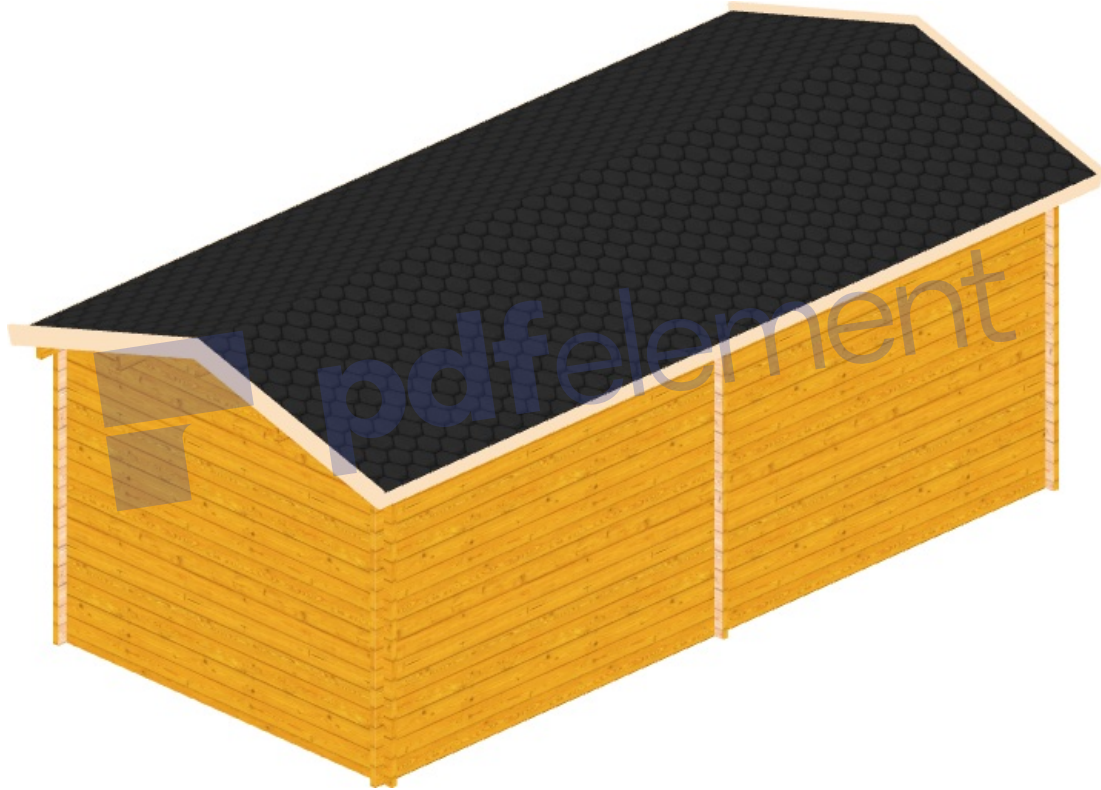

Remove Watermark Now

 pdfelement

Front view

Back view

Left view

Right view

Top view

Virtual 3D view

Front view

Back view

Left view

Right view

Dimensions	
External size	600.4 x 300.4 cm
Internal size	576 x 276 cm
Wall thickness	4.4 cm

Surfaces	
Floor	15.52 m ²
Roof	21.71 m ²

Heights	
Highest wall	216 cm
Lowest wall	216 cm
Maximum roof ridge	216 cm

Doors	
double_door (1.60 x 2.00m)	1

Windows	
window (0.50 x 2.00m)	3
window (0.85 x 2.00m)	1

brotherhood

Order confirmation

Date: ____ - ____ - ____

Customer name: _____

Signature: _____