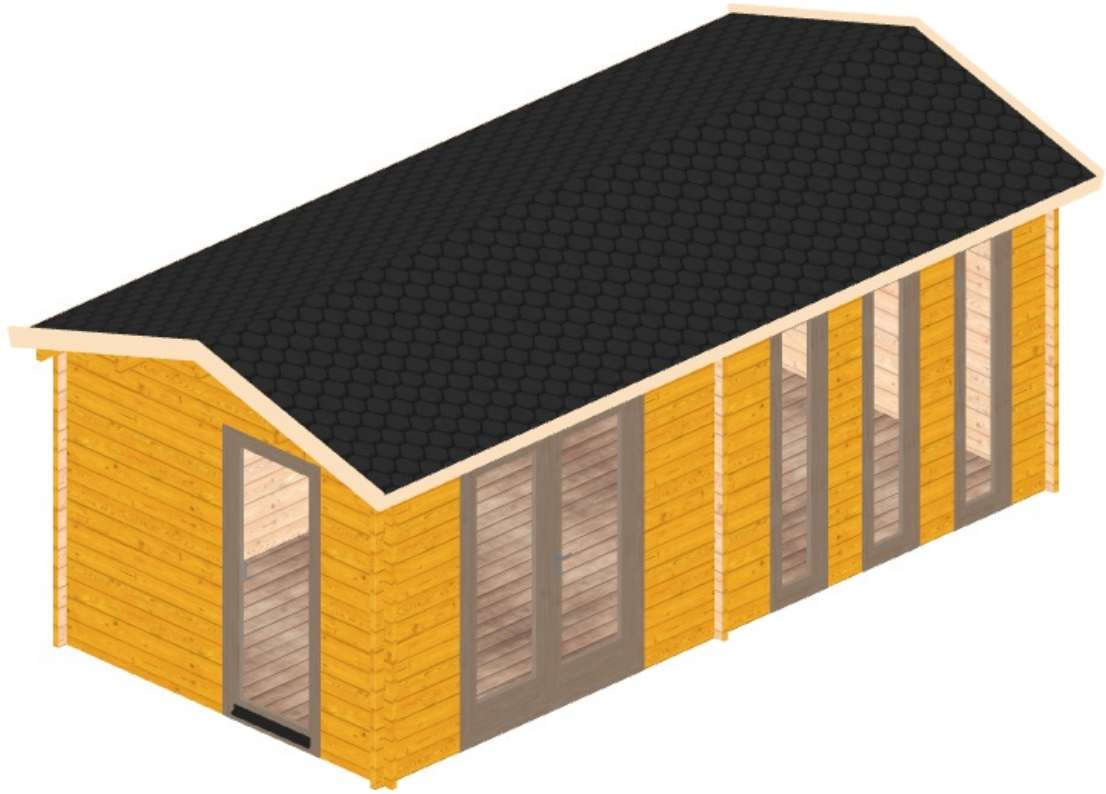

Remove Watermark Now

 pdfelement

Front view

Back view

Left view

Right view

Top view

Virtual 3D view

Front view

Back view

Left view

Right view

Dimensions	
External size	600.4 x 300.4 cm
Internal size	576 x 276 cm
Wall thickness	4.4 cm

Surfaces	
Floor	15.52 m ²
Roof	21.71 m ²

Heights	
Highest wall	216 cm
Lowest wall	216 cm
Maximum roof ridge	216 cm

Doors	
double_door (1.60 x 2.00m)	1

Windows	
window (0.50 x 2.00m)	3
window (0.85 x 2.00m)	1

brotherhood

Order confirmation

Date: ____ - ____ - ____

Customer name: _____

Signature: _____