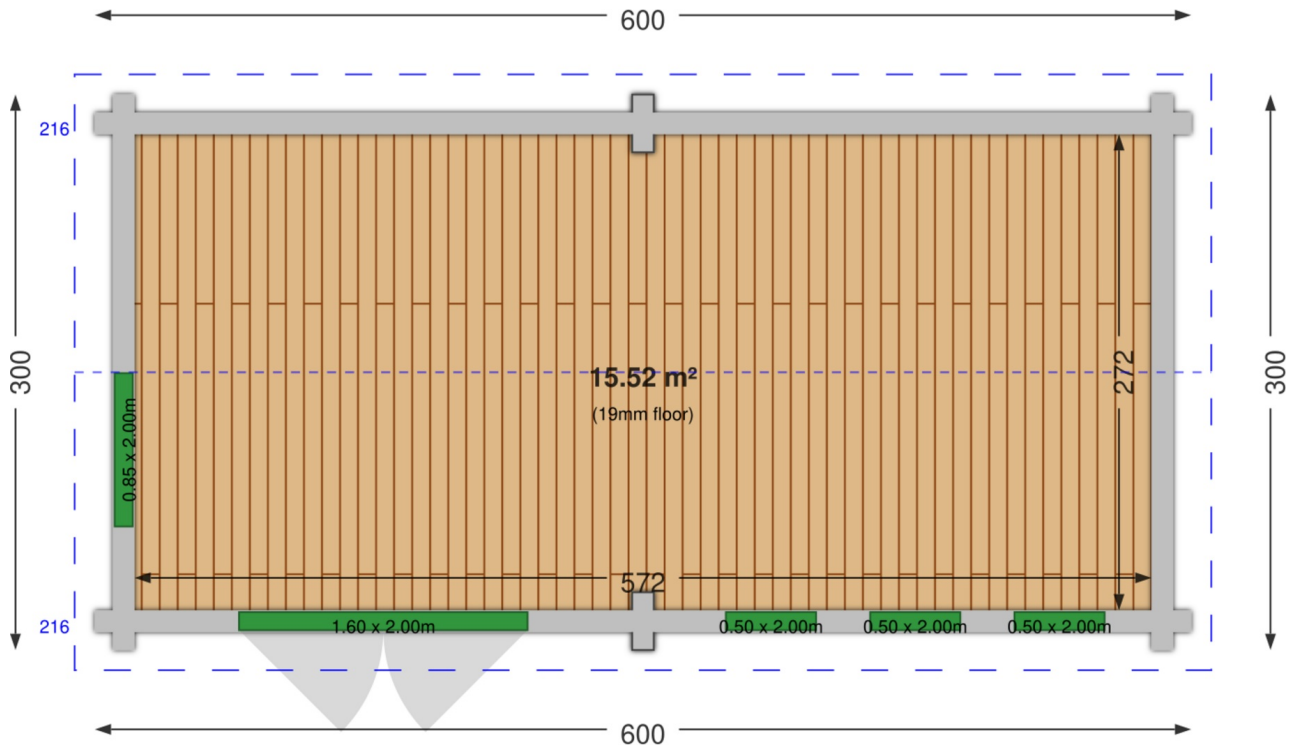

Remove Watermark Now

 pdfelement

Front view

Back view

Left view

Right view

Top view

Virtual 3D view

Front view

Back view

Left view

Right view

Dimensions	
External size	600.4 x 300.4 cm
Internal size	576 x 276 cm
Wall thickness	4.4 cm

Surfaces	
Floor	15.52 m ²
Roof	21.71 m ²

Heights	
Highest wall	216 cm
Lowest wall	216 cm
Maximum roof ridge	216 cm

Doors	
double_door (1.60 x 2.00m)	1

Windows	
window (0.50 x 2.00m)	3
window (0.85 x 2.00m)	1

brotherhood

Order confirmation

Date: ____ - ____ - ____

Customer name: _____

Signature: _____