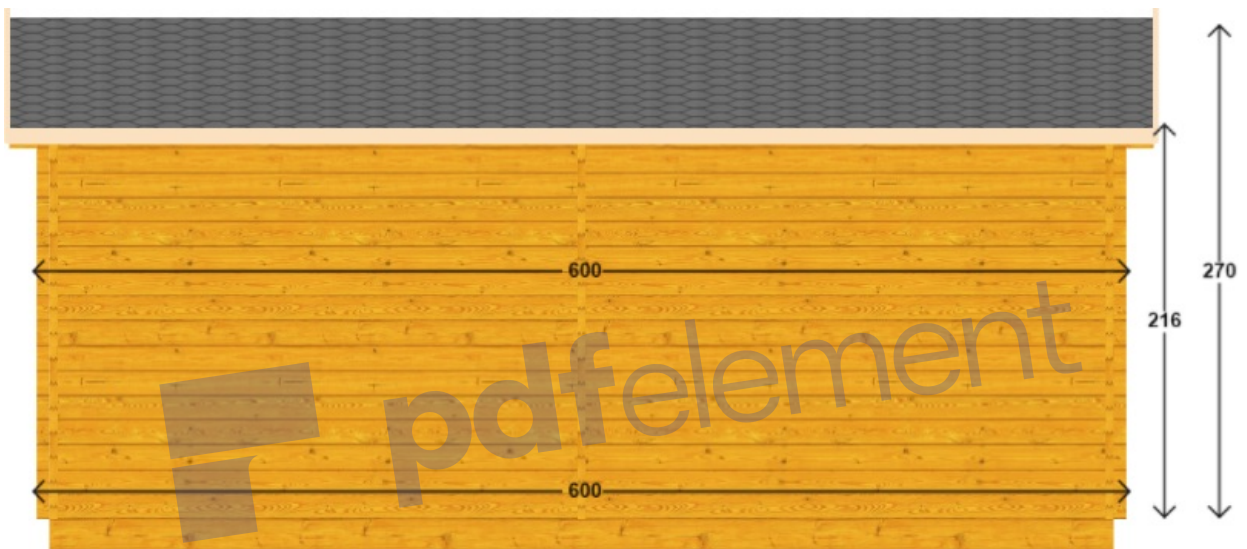

Left view

Right view

Back view