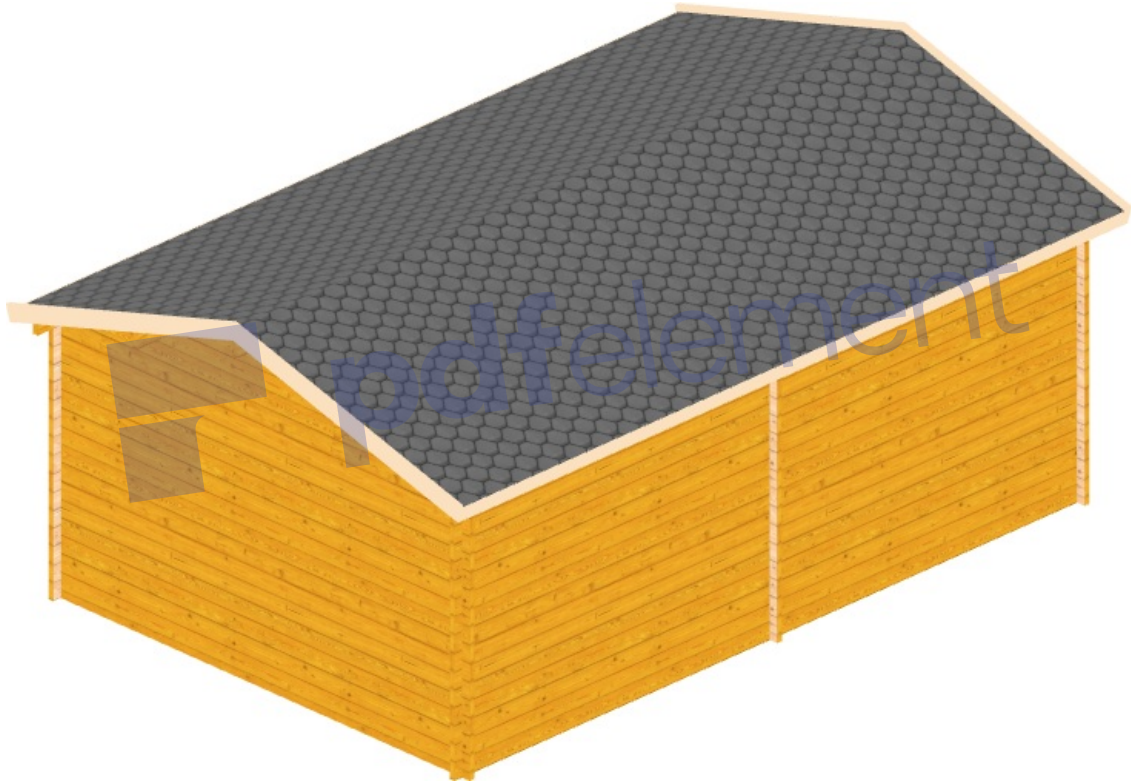

Remove Watermark Now

 pdfelement

Front view

Back view

Left view

Right view

Top view

Virtual 3D view

Front view

Back view

Left view

Right view

Dimensions	
External size	600.4 x 400.4 cm
Internal size	576 x 376 cm
Wall thickness	4.4 cm

Surfaces	
Floor	21.24 m ²
Roof	28.23 m ²

Heights	
Highest wall	216 cm
Lowest wall	216 cm
Maximum roof ridge	216 cm

Doors	
double_door (1.60 x 2.00m)	1

Windows	
window (0.50 x 2.00m)	3
window (0.85 x 2.00m)	1

Order confirmation

Date: ____ - ____ - ____

Customer name: _____

Signature: _____