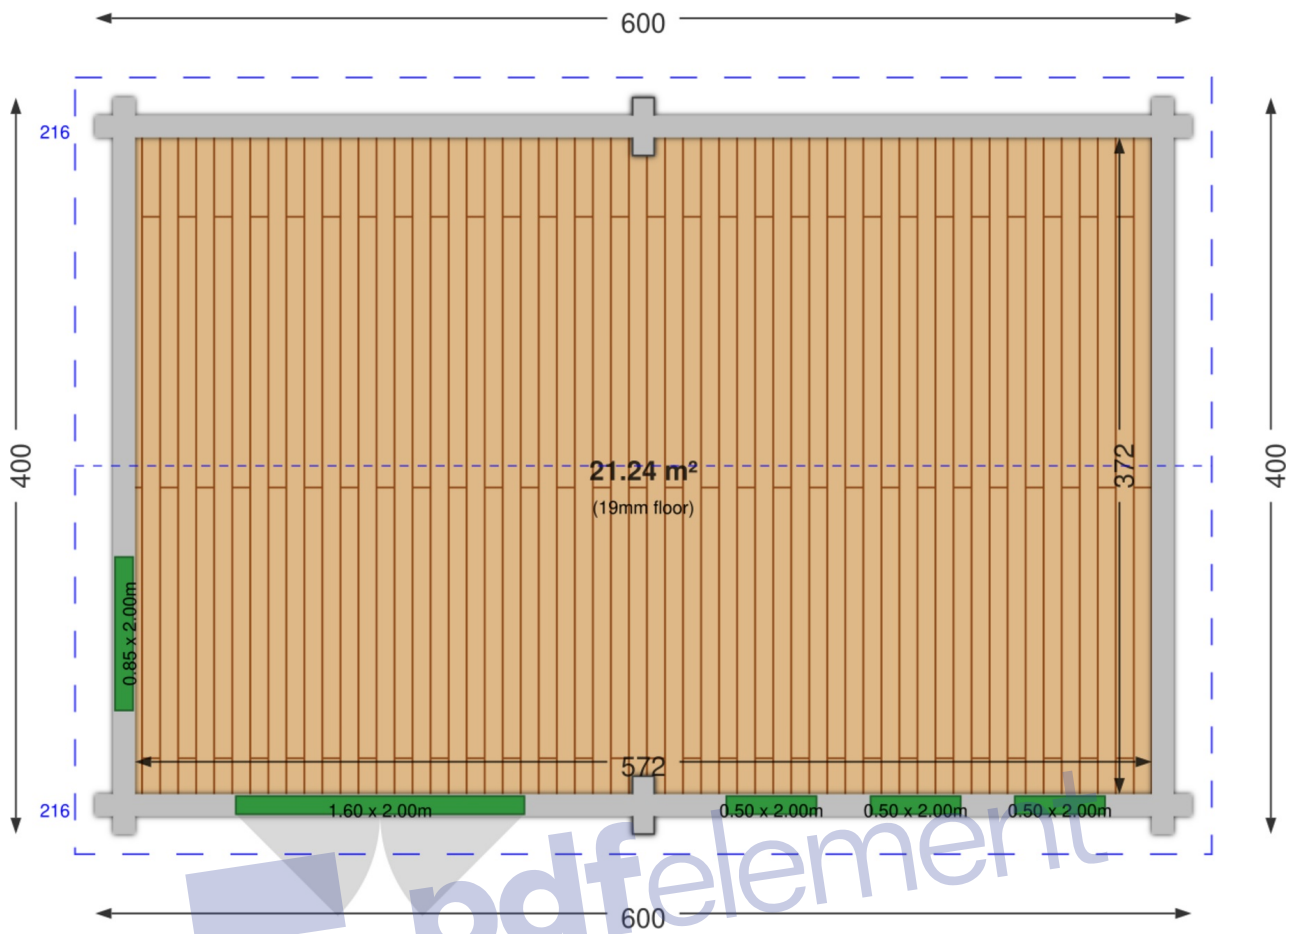

Virtual 3D view

Top view

Virtual 3D view

Front view

Back view

Left view

Right view

Dimensions	
External size	600.4 x 400.4 cm
Internal size	576 x 376 cm
Wall thickness	4.4 cm

Surfaces	
Floor	21.24 m²
Roof	28.23 m²

Heights	
Highest wall	216 cm
Lowest wall	216 cm
Maximum roof ridge	216 cm

Doors	
double_door (1.60 x 2.00m)	1

Windows	
window (0.50 x 2.00m)	3
window (0.85 x 2.00m)	1