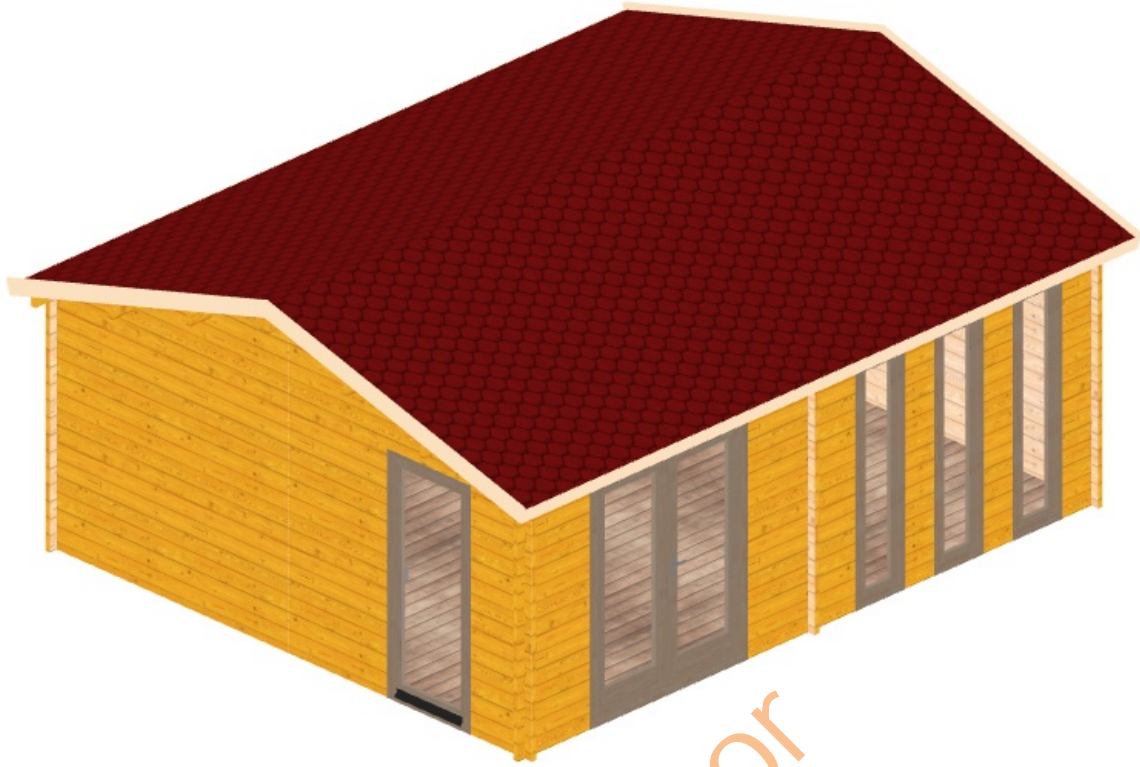

pdfelement
oikosdecor