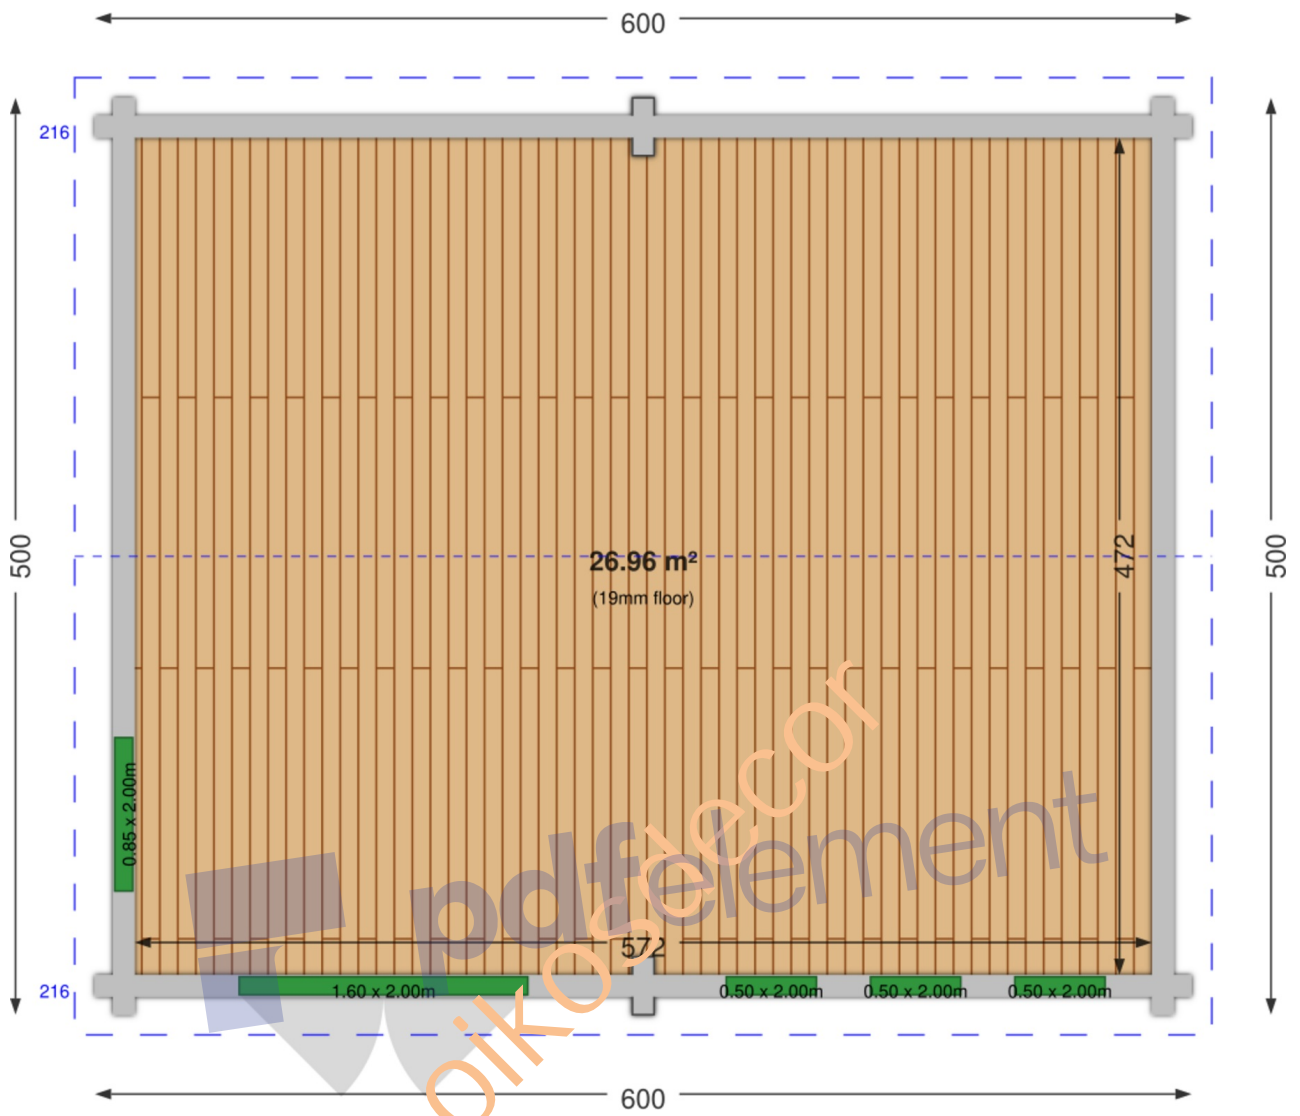

Top view

Virtual 3D view

Front view

Back view

Left view

Right view

Dimensions	
External size	600.4 x 500.4 cm
Internal size	576 x 476 cm
Wall thickness	4.4 cm

Surfaces	
Floor	26.96 m ²
Roof	34.76 m ²

Heights	
Highest wall	216 cm
Lowest wall	216 cm
Maximum roof ridge	216 cm

Doors	
double_door (1.60 x 2.00m)	1

Windows	
window (0.50 x 2.00m)	3
window (0.85 x 2.00m)	1

Oikosde

[Remove Watermark Now](#)

Order confirmation