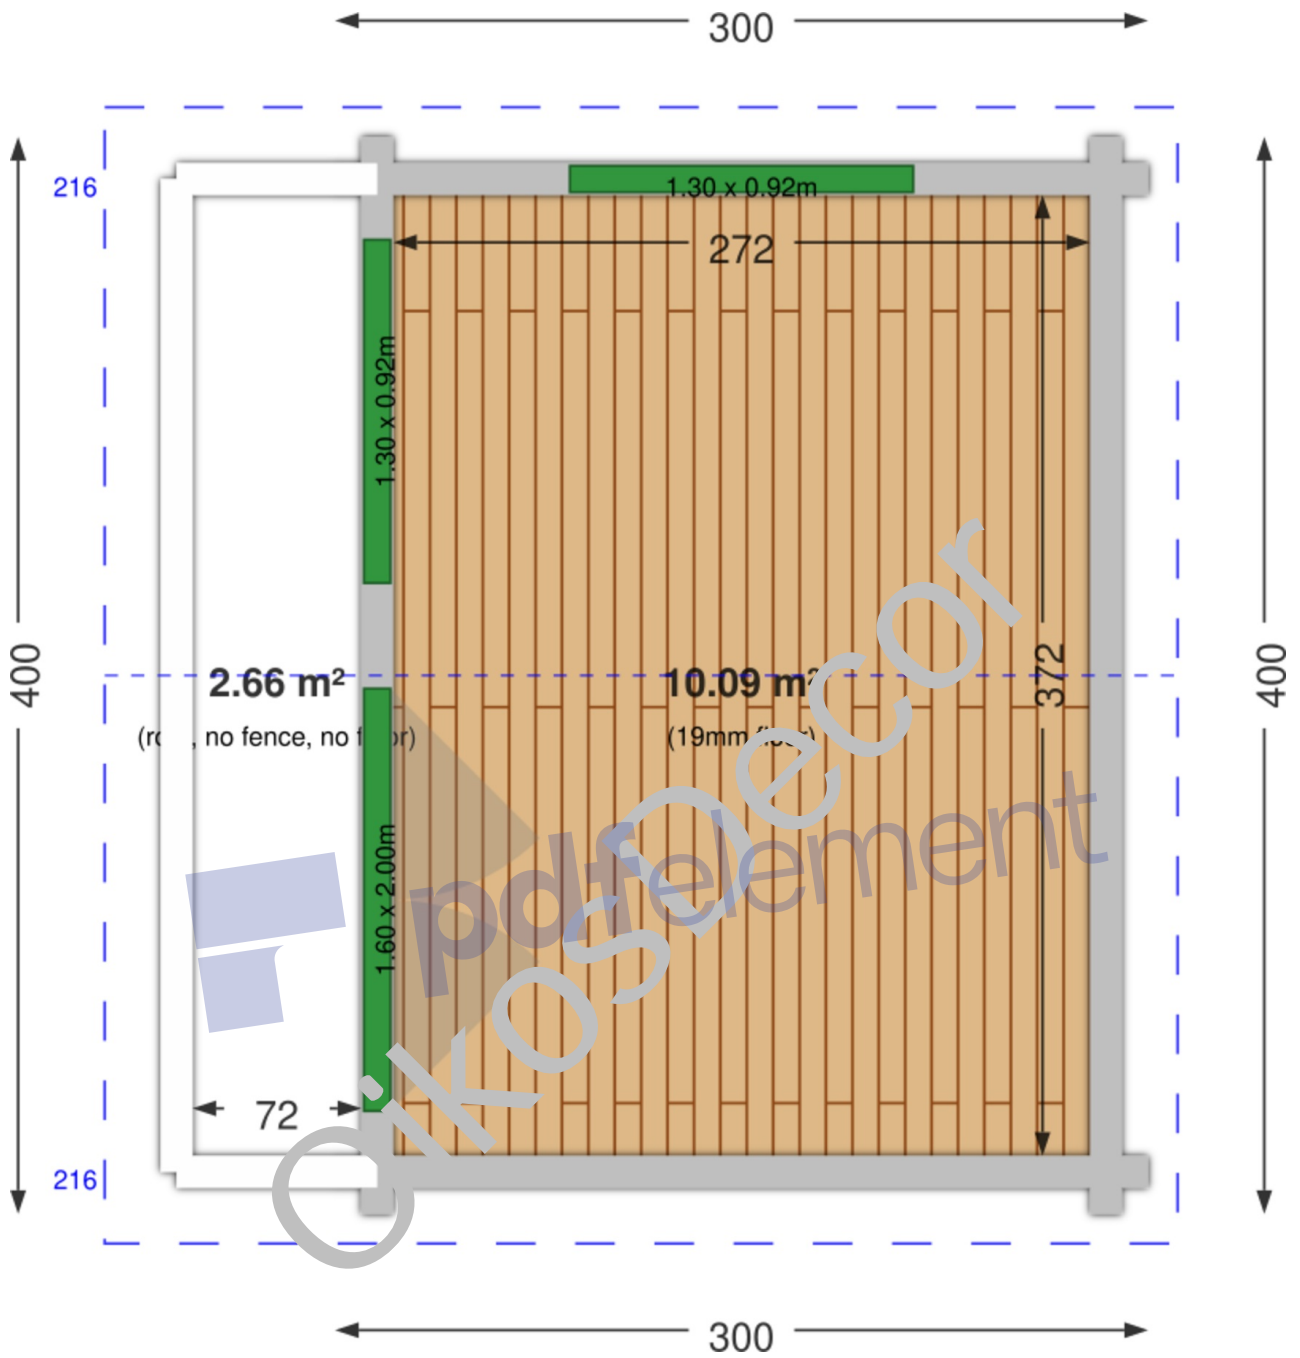

Virtual 3D view

Front view

Back view

Left view

Right view

Dimensions	
External size	300.4 x 400.4 cm
Internal size	276 x 376 cm
Wall thickness	4.4 cm
Surfaces	
Floor	10.09 m <sup>2</sup>
Roof	18.2 m <sup>2</sup>
Terrace (with roof only)	2.66 m <sup>2</sup>
Heights	
Highest wall	216 cm
Lowest wall	216 cm
Maximum roof ridge	216 cm
Doors	
double_door (1.60 x 2.00m)	1
Windows	
double_window (1.30 x 0.92m)	2