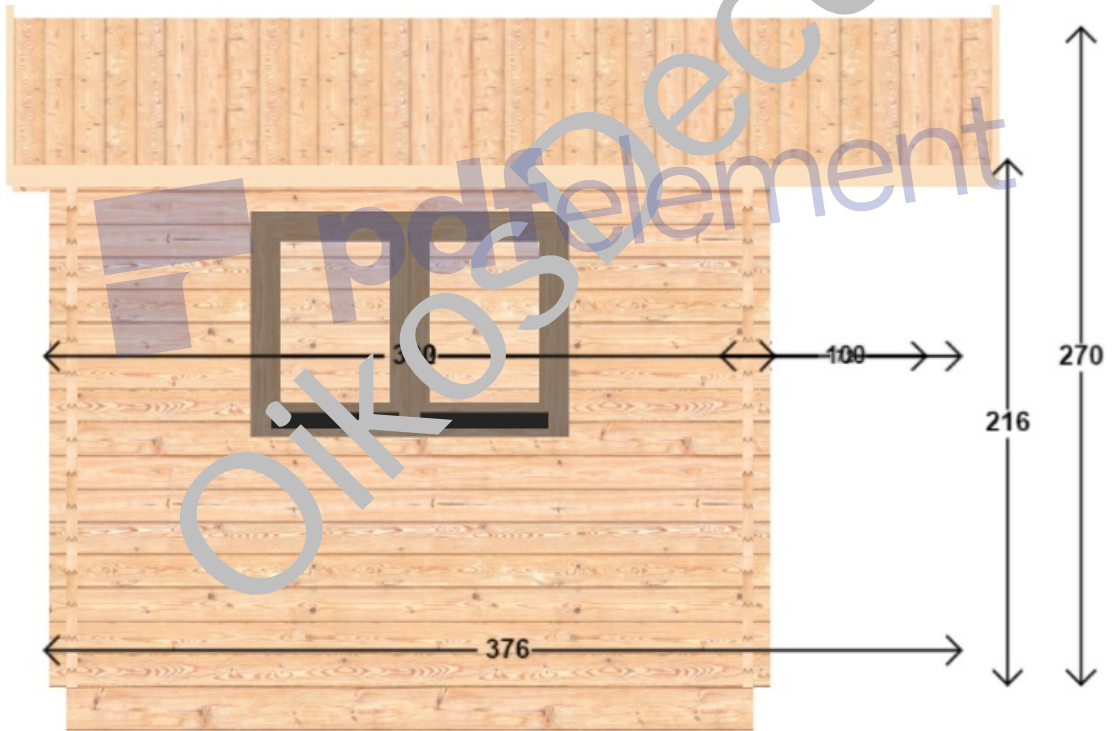

Back view

OikosDecor
pdf element