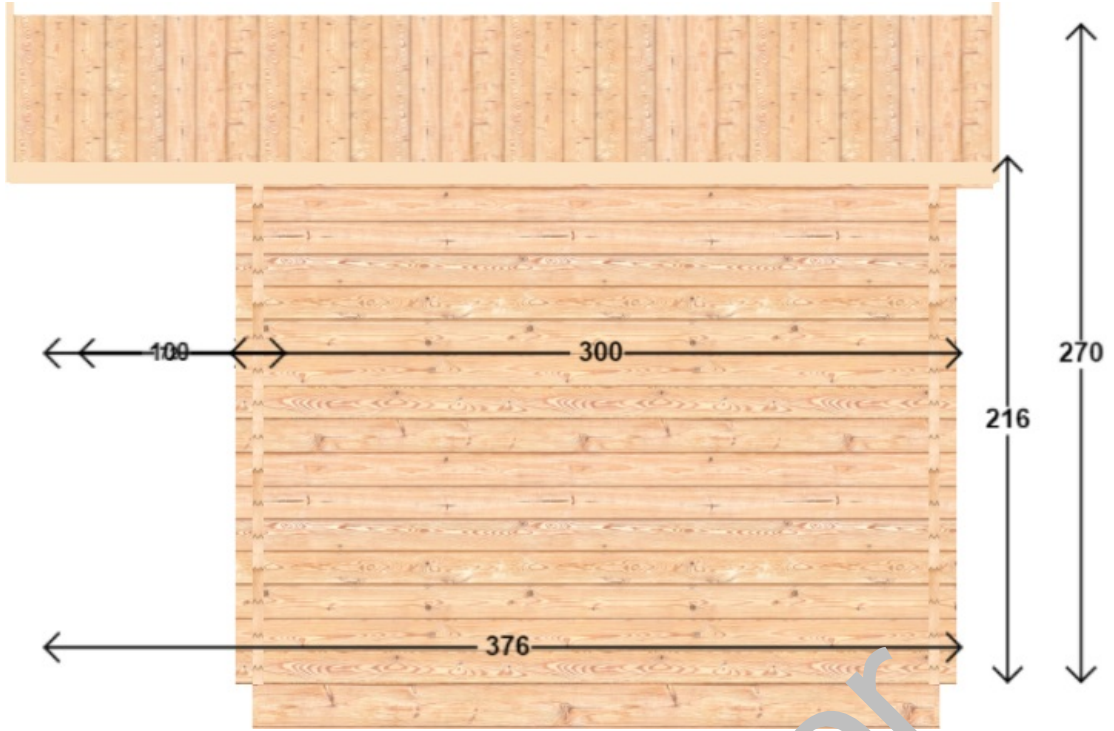

Front view

Remove Watermark Now