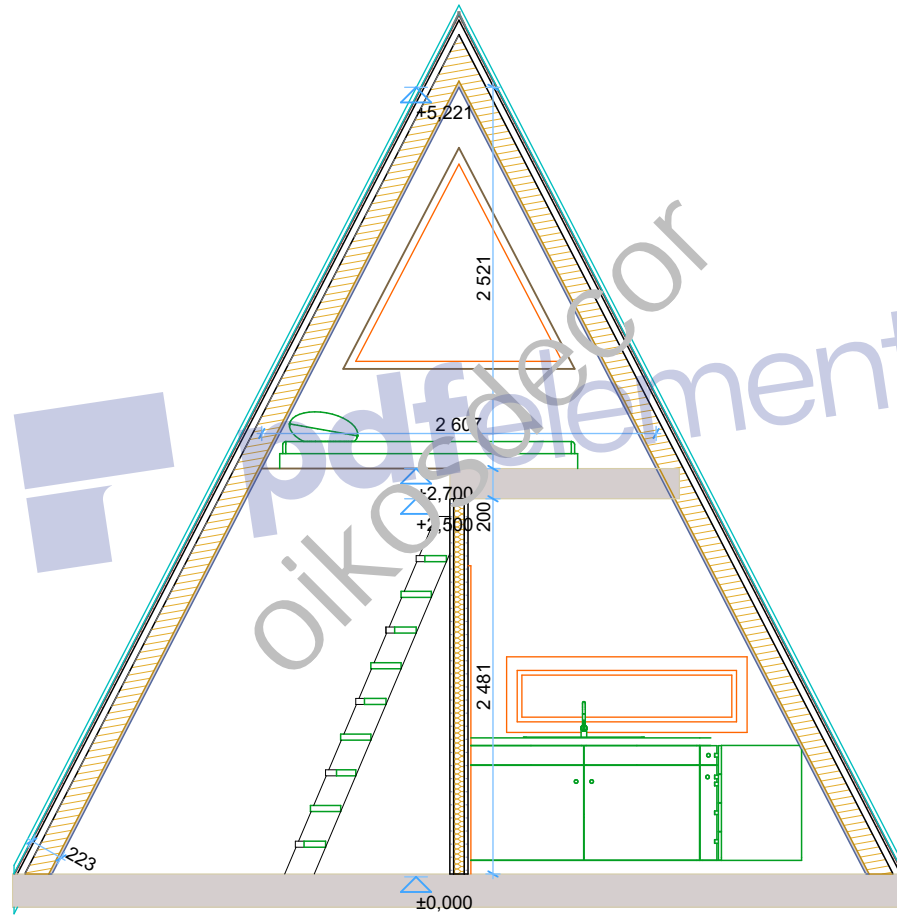

S-1

1:50

Project name:	Project ID:	Year:	Page:
A-frame midi		2021	9