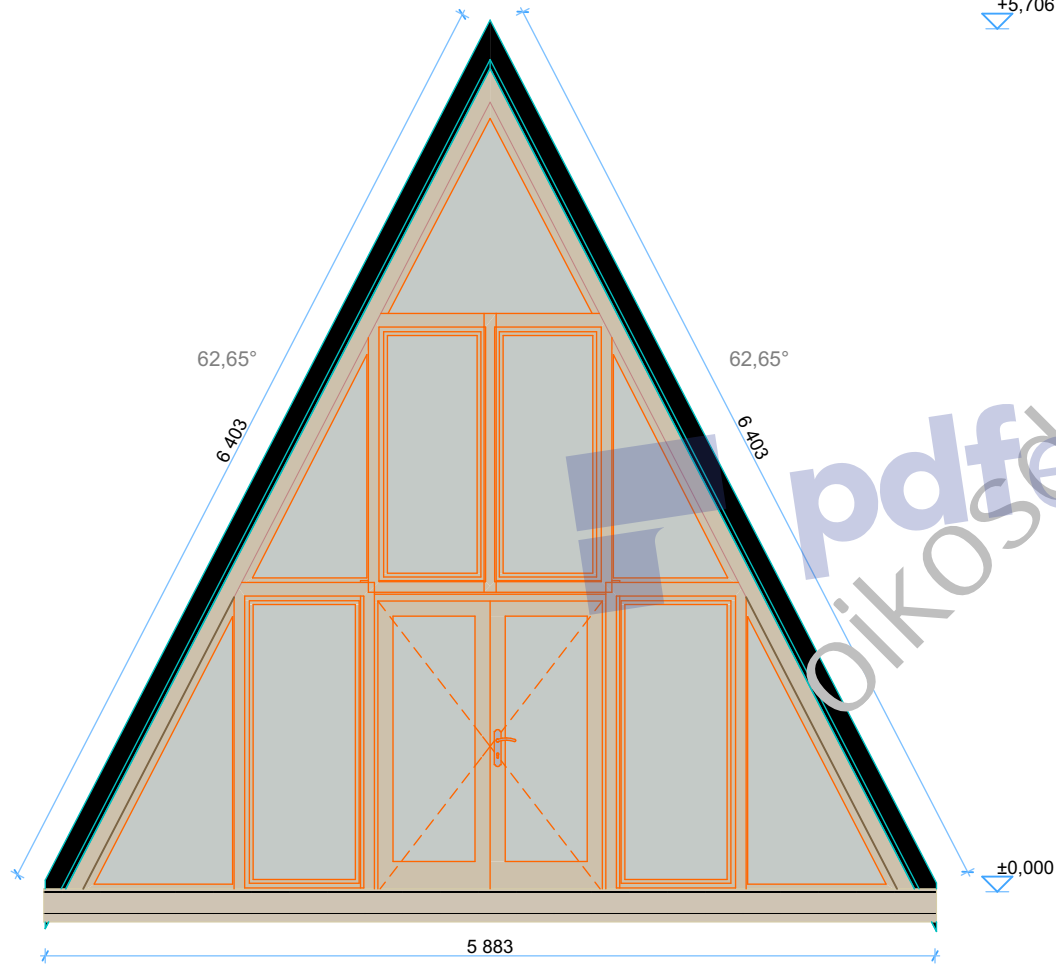

# Ground floor plan

1:50

Project name:	Project ID:	Year:	Page:
A-frame midi		2021	5

Front Elevation

1:50

Back Elevation

1:50

+5,706