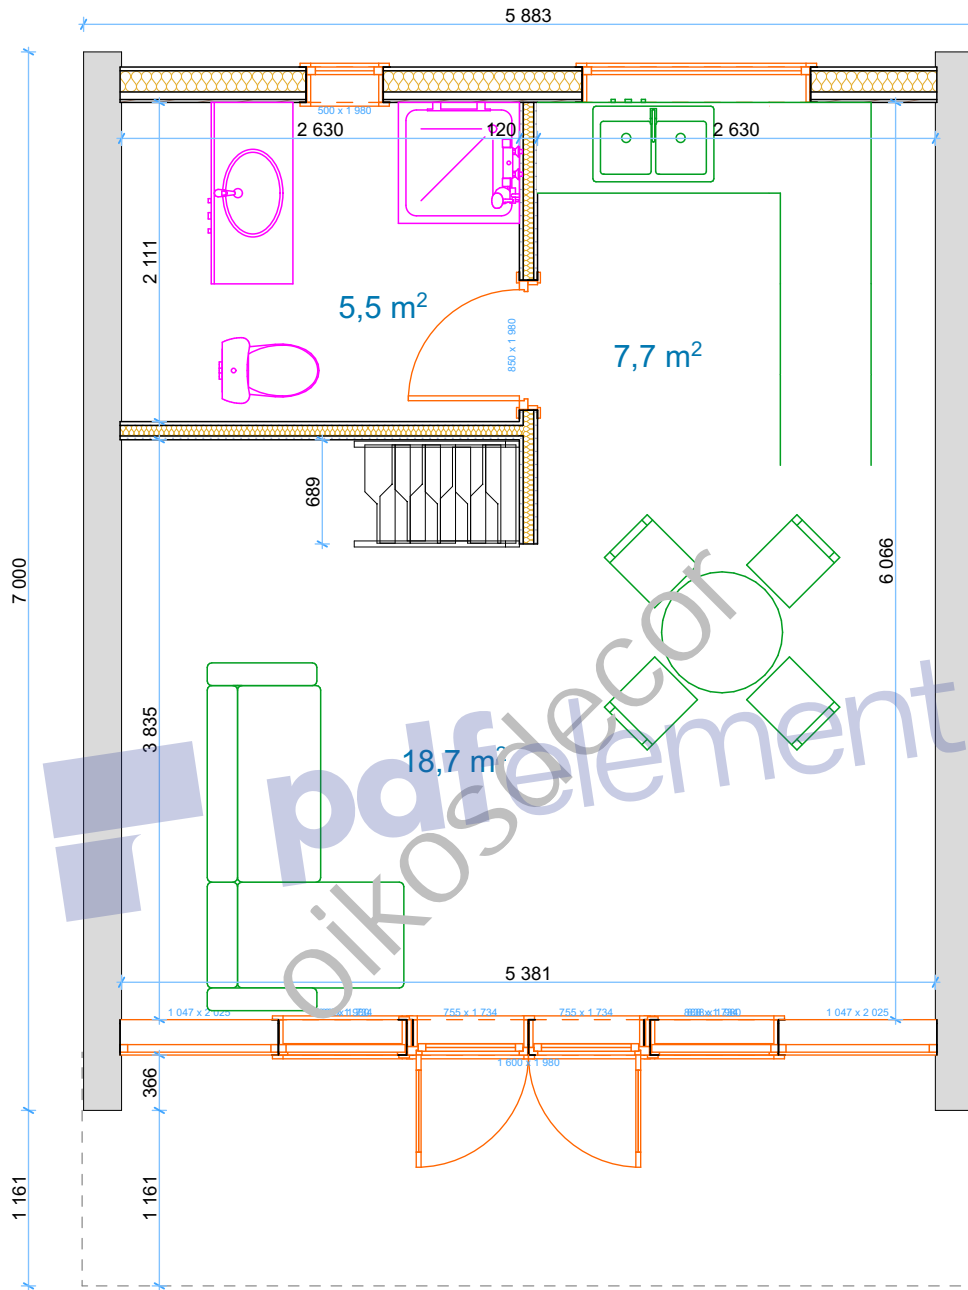

# Ground floor plan

1:50

Project name:	Project ID:	Year:	Page:
A-frame midi		2021	5

Front Elevation

1:50

Back Elevation

1:50

+5,706

Project name:	Project ID:	Year:	Page:
A-frame midi		2021	6

Left Elevation

1:50

Project name:	Project ID:	Year:	Page:
A-frame midi		2021	7

Right Elevation

1:50

Project name:	Project ID:	Year:	Page:
A-frame midi		2021	8